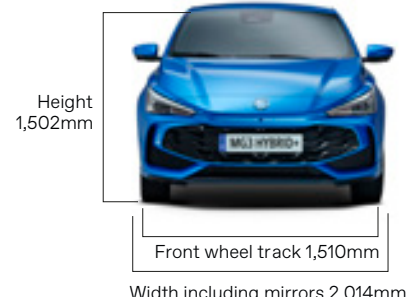

MG3 1.5L Hybrid+ 194PS	Price	Metallic Paint
Standard	€ 23,600	FREE
Comfort	€ 25,800	
Luxury	€ 27,500	

- Prices and equipment may change without prior notification (July 2024)

TECHNICAL SPECIFICATION

Engine/Motor	MG3 Hybrid Standard	MG3 Hybrid+ Comfort	MG3 Hybrid+ Luxury
Type	1.5L Hybrid	1.5L Hybrid	1.5L Hybrid
Max Power Petrol Engine PS (kw)	102 (75)	102 (75)	102 (75)
Max Torque Petrol engine (Nm)	128	128	128
Max Power Electric motor PS (kW)	136 (100)	136 (100)	136 (100)
Max Torque Electric motor (Nm)	250	250	250
Max Power Combined PS (kW)	194 (143)	194 (143)	194 (143)
Max Torque Combined (Nm)	425	425	425
Fuel type	Petrol (Unleaded 95 RON)/Electric	Petrol (Unleaded 95 RON)/Electric	Petrol (Unleaded 95 RON)/Electric
Fuel tank capacity (L)	36	36	36

Boot Capacity (seats up) 293 (liquid) litres
Boot Capacity (seats folded) 983 litres

Battery	MG3 Hybrid Standard	MG3 Hybrid+ Comfort	MG3 Hybrid+ Luxury
Battery (kWh)	1.83	1.83	1.83
Battery Type	Lithium Nickel Manganese (NCM)		